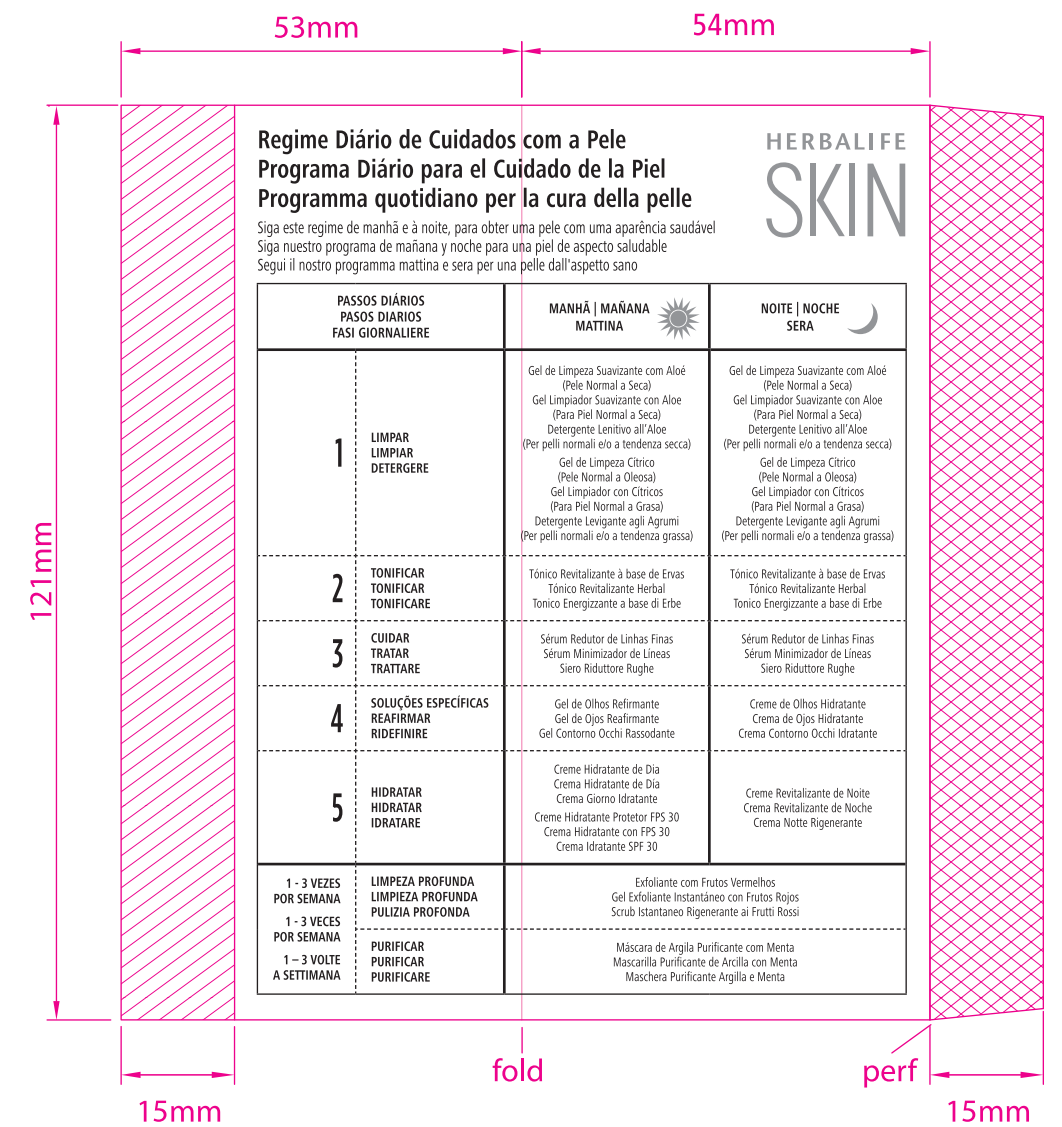

50ml Sleeve Outside

50ml Sleeve Inside

No Copy Area

Adhesive